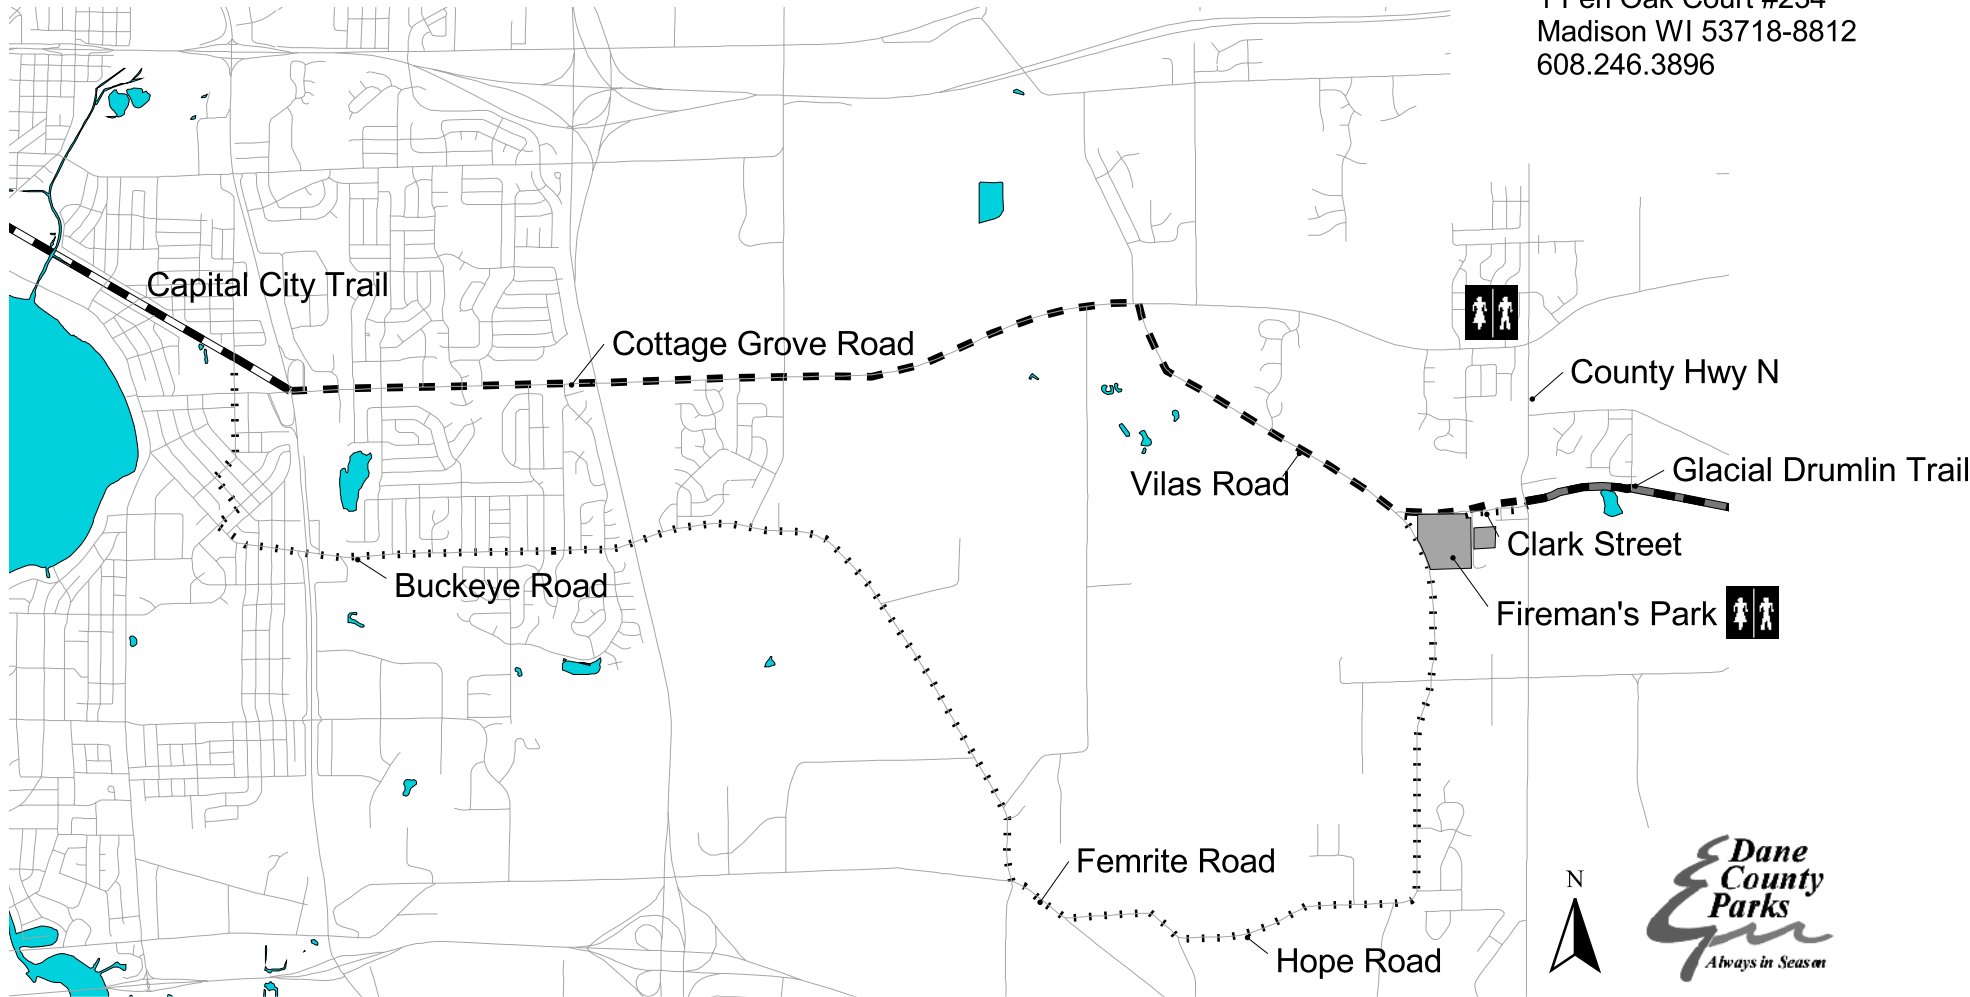

Capital City Trail to Glacial Drumlin Trail Connection Options

Dane County Parks Department
1 Fen Oak Court #234
Madison WI 53718-8812
608.246.3896

Most Direct Option

Exit the Capital City Trail at Cottage Grove Road and turn left. Continue to Vilas Road and turn right. Turn left onto Clark Street and continue to CTH N.

Scenic Option

Exit the Capital City Trail at Dempsey and turn right. Follow to Davies St. then left on Major and right on Lakeview. Turn left onto Buckeye Road. Take Buckeye to Femrite and turn left. Turn left onto Hope Road and take to Vilas, turn left. Follow Vilas until Clark Street - turn right on Clark Street and travel to CTH N.

 Restrooms